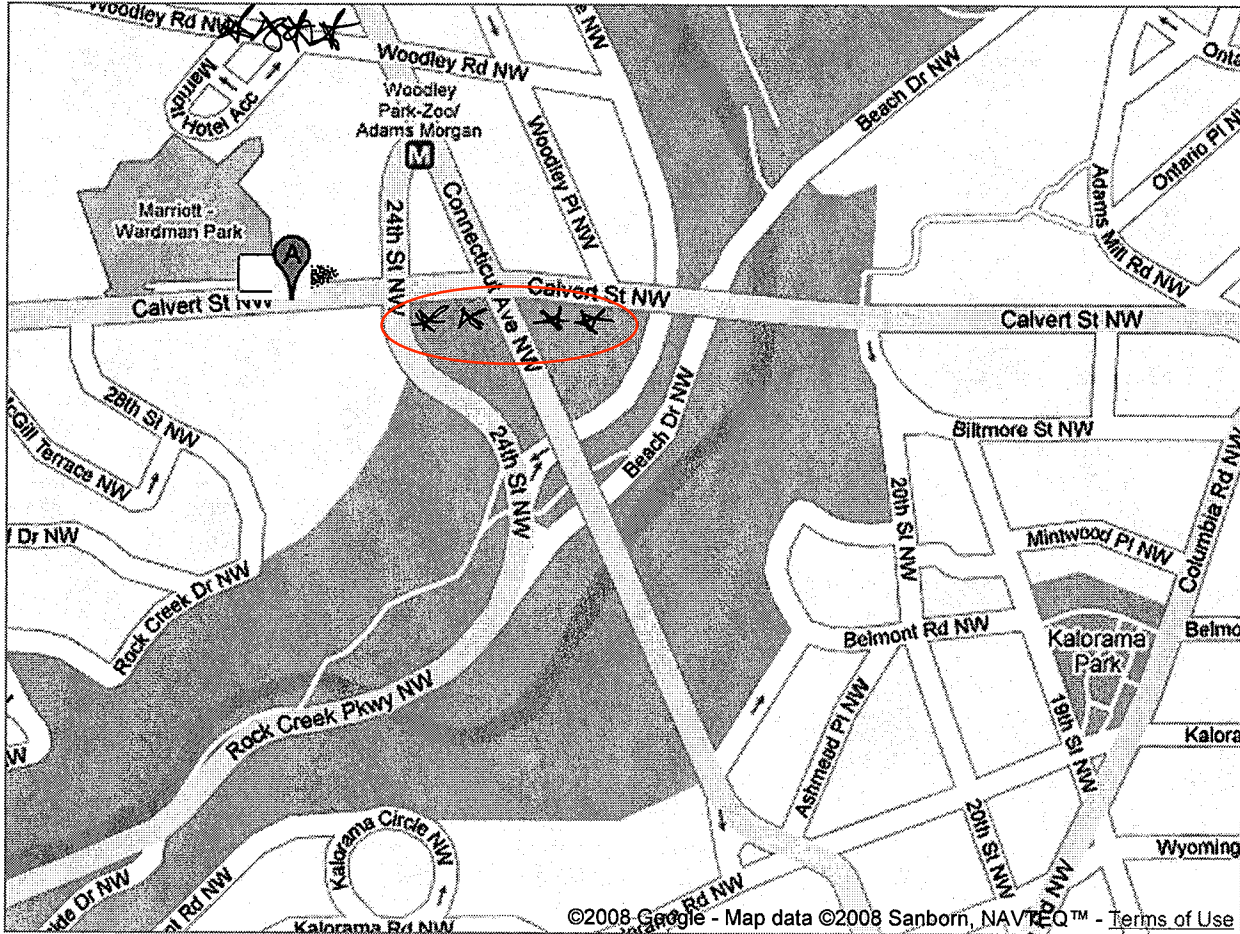

Results 1-2 of about 168 for omni shoreham hotel near Washington, DC

Get Google Maps on your phone
Text the word "GMAPS" to 4111

A. Omni Shoreham Hotel

2500 Calvert St NW, Washington, DC
(202) 234-0700 - ★★★★★

B. Omni Shoreham Hotel: Job Info Hotline

1612 7th St NW, Washington, DC
(202) 483-1119

~~BB~~ Rally site: speeches

~~BBB~~ Rally site outside Marriott Wardman

Results 1-1 of about 1 for **Omni Shoreham Hotel, Calvert near Washington, DC**

Get Google Maps on your phone
Text the word "GMAPS" to 4

A. Omni Shoreham Hotel
2500 Calvert St NW, Washington, DC
(202) 234-0700 - ★★★★★

Site of