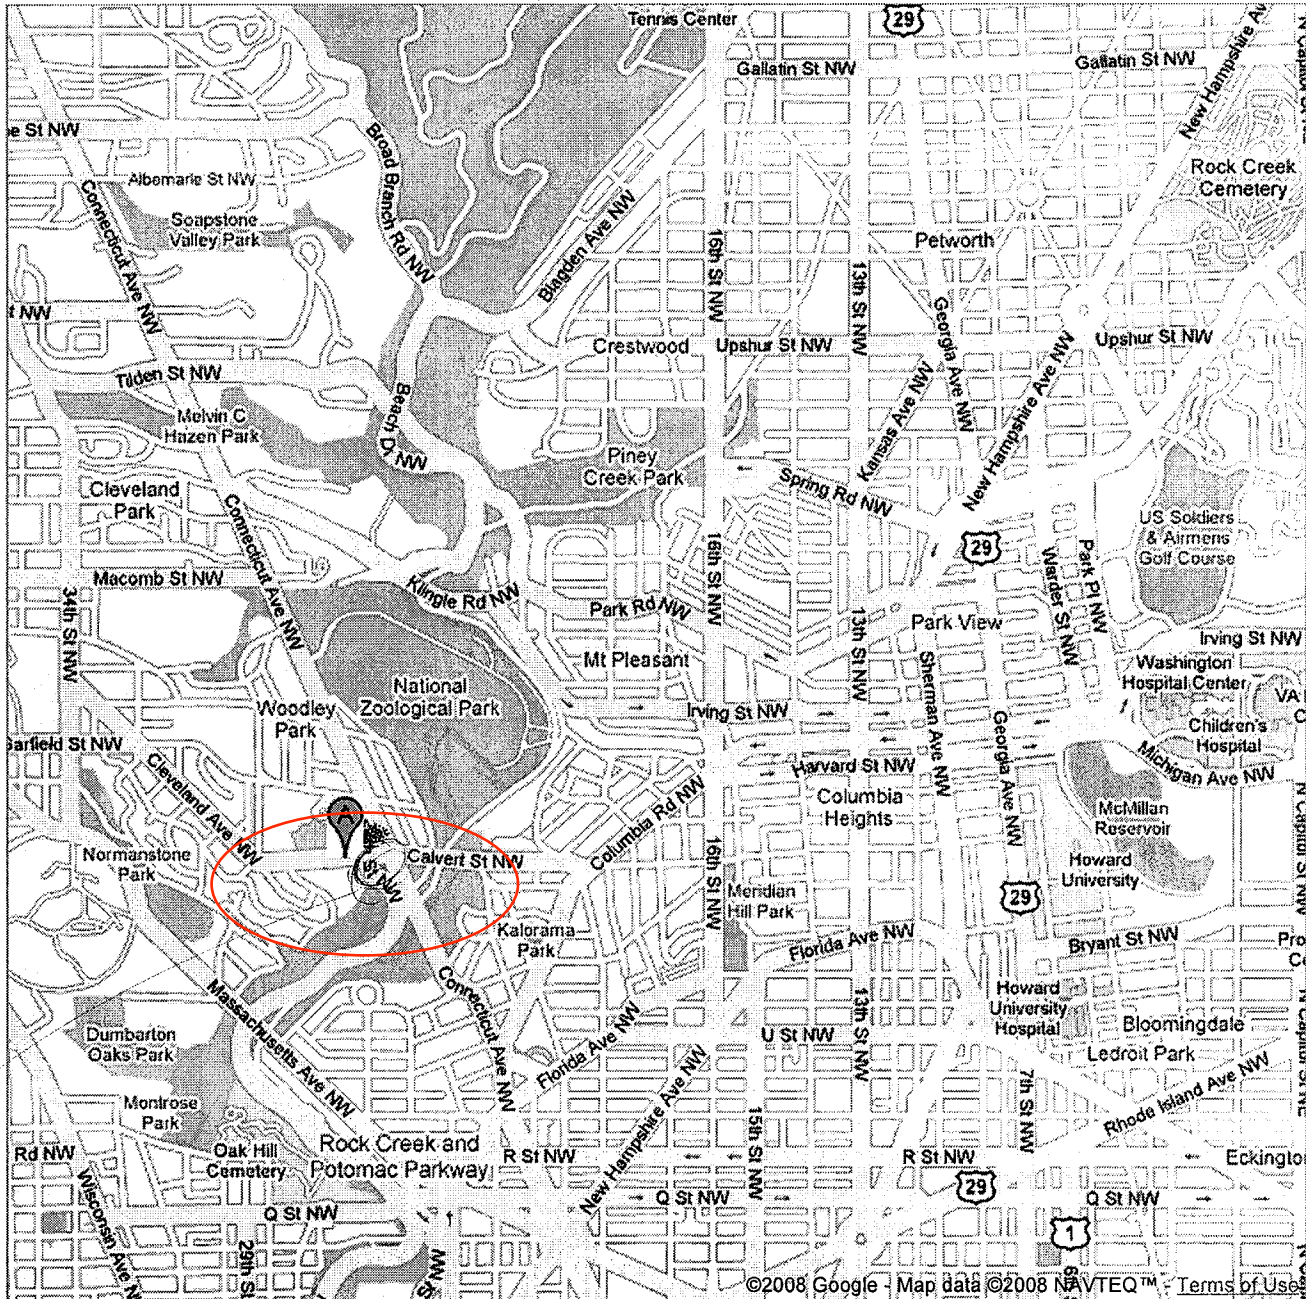

Results 1-2 of about 168 for omni shoreham hotel near Washington, DC

Get Google Maps on your phone
Text the word "GMAPS" to 4111

A. Omni Shoreham Hotel

2500 Calvert St NW, Washington, DC
(202) 234-0700 - ★★★★★

B. Omni Shoreham Hotel: Job Info Hotline

1612 7th St NW, Washington, DC
(202) 483-1119

~~BB~~ Rally site: speeches

~~BBB~~ Rally site outside Marriott Wardman

Results 1-1 of about 1 for **Omni Shoreham Hotel, Calvert near Washington, DC**

Get Google Maps on your phone
Text the word "GMAPS" to 4

A. Omni Shoreham Hotel
2500 Calvert St NW, Washington, DC
(202) 234-0700 - ★★★★★

Site of